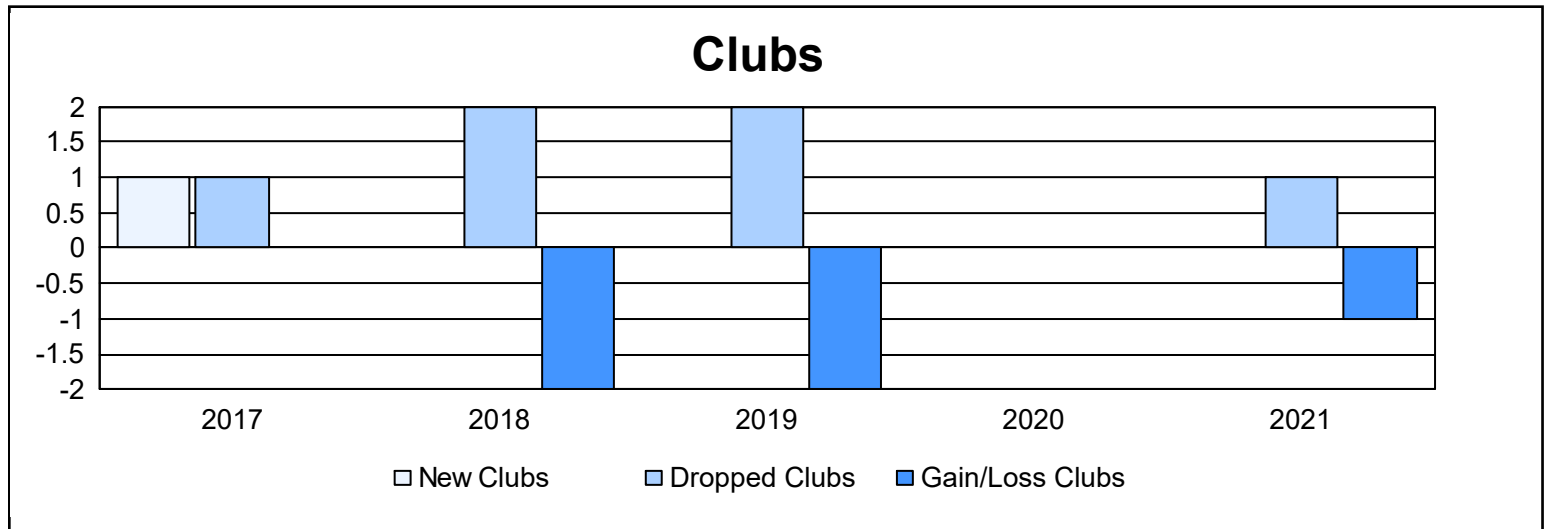

Year	New Clubs	Dropped Clubs	Gain/ Loss Clubs	New Members	Charter Members	Reinstate Members	Transfer Members	Total Member Added	Total Members Dropped	Gain/ Loss Members
2016-2017	1	1	0	86	23	5	14	128	169	-41
2017-2018	0	2	-2	62	0	4	5	71	178	-107
2018-2019	0	2	-2	71	1	3	9	84	131	-47
2019-2020	0	0	0	50	0	3	8	61	86	-25
2020-2021	0	1	-1	48	0	2	2	52	112	-60
<b>Average</b>	<b>0</b>	<b>1</b>	<b>-1</b>	<b>63</b>	<b>5</b>	<b>3</b>	<b>8</b>	<b>79</b>	<b>135</b>	<b>-56</b>

### Membership Composition June 2021 Cumulative