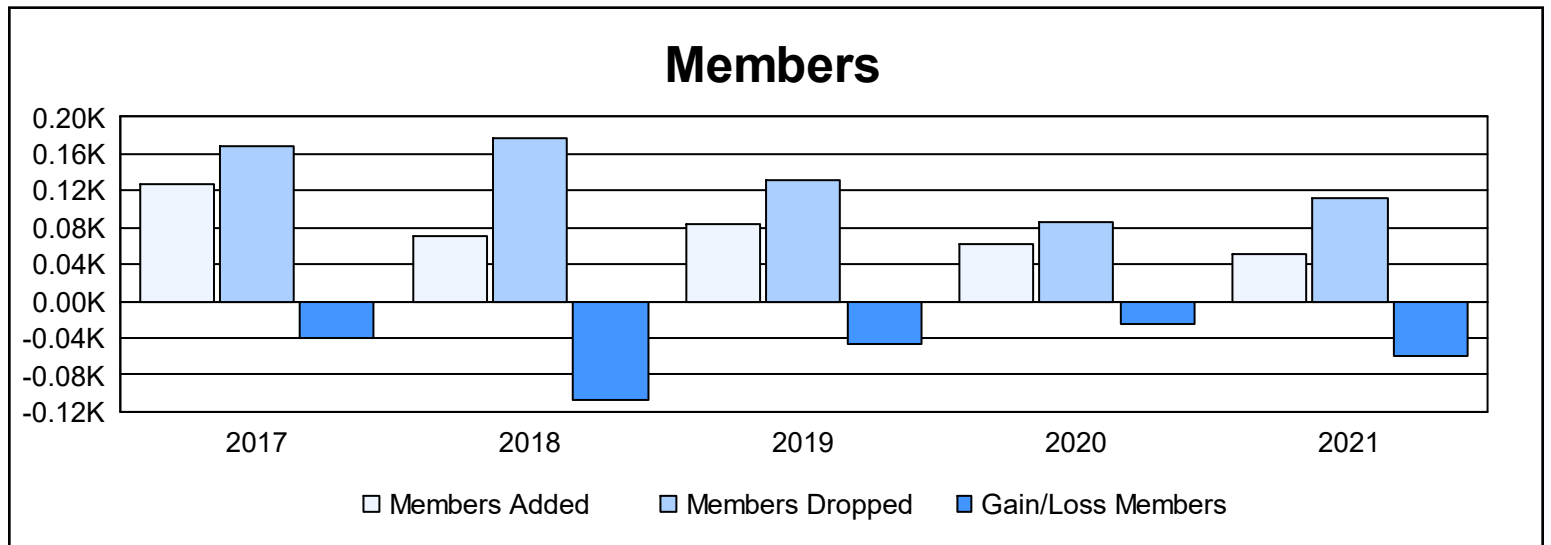

Year	New Clubs	Dropped Clubs	Gain/ Loss Clubs	New Members	Charter Members	Reinstate Members	Transfer Members	Total Member Added	Total Members Dropped	Gain/ Loss Members
2016-2017	1	1	0	86	23	5	14	128	169	-41
2017-2018	0	2	-2	62	0	4	5	71	178	-107
2018-2019	0	2	-2	71	1	3	9	84	131	-47
2019-2020	0	0	0	50	0	3	8	61	86	-25
2020-2021	0	1	-1	48	0	2	2	52	112	-60
<b>Average</b>	<b>0</b>	<b>1</b>	<b>-1</b>	<b>63</b>	<b>5</b>	<b>3</b>	<b>8</b>	<b>79</b>	<b>135</b>	<b>-56</b>

### Membership Composition June 2021 Cumulative