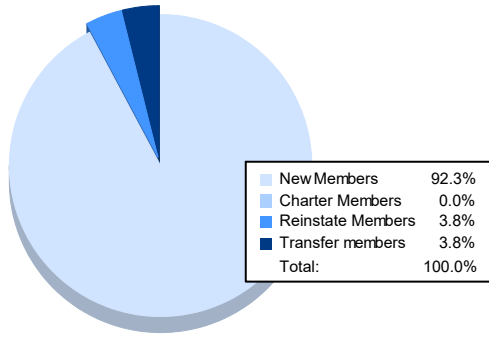

Year	New Clubs	Dropped Clubs	Gain/ Loss Clubs	New Members	Charter Members	Reinstate Members	Transfer Members	Total Member Added	Total Members Dropped	Gain/ Loss Members
2016-2017	1	1	0	86	23	5	14	128	169	-41
2017-2018	0	2	-2	62	0	4	5	71	178	-107
2018-2019	0	2	-2	71	1	3	9	84	131	-47
2019-2020	0	0	0	50	0	3	8	61	86	-25
2020-2021	0	1	-1	48	0	2	2	52	112	-60
<b>Average</b>	<b>0</b>	<b>1</b>	<b>-1</b>	<b>63</b>	<b>5</b>	<b>3</b>	<b>8</b>	<b>79</b>	<b>135</b>	<b>-56</b>

### Membership Composition June 2021 Cumulative